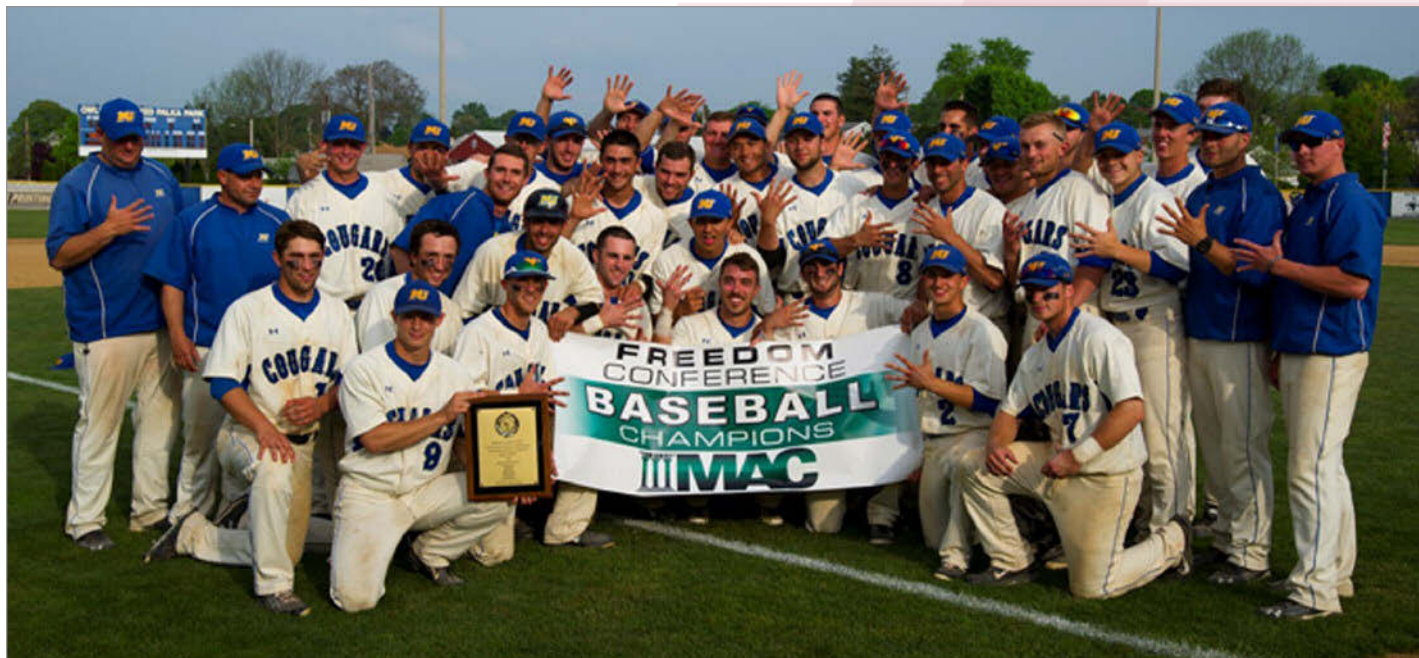

MISERICORDIA COUGARS

2015 NCAA Division III Baseball Championship

#	Name	Pos.	B/T	Ht.	Wt.	Cl.	Hometown
1	Kyle Rogalski	P	R/R	6-1	170	Fr.	Philadelphia, Pa.
2	Nick Hair	OF	L/R	5-9	170	So.	Pottsville, Pa.
3	Chad Bell	IF	R/R	5-9	180	Fr.	Townsend, Del.
4	Pete McDonnell	C	L/R	6-0	200	Jr.	Bath, N.Y.
5	Michael Turton	P	R/R	6-1	180	Fr.	Westbury, N.Y.
6	Kyle Lindsay	IF	R/R	5-9	170	Jr.	Sewell, N.J.
7	Chris Boroch	IF	R/R	5-9	175	Jr.	Lansdale, Pa.
8	Alec Iurato	IF	R/R	5-10	160	Fr.	Chappaqua, N.Y.
9	Corey Lee	P	R/R	5-10	170	Sr.	Roaring Branch, Pa.
10	Brian Eshleman	C	R/R	6-0	195	Jr.	Lititz, Pa.
11	D.J. Navoczynski	OF	R/R	6-1	215	Jr.	Scranton, Pa.
12	Connor Rittenhouse	C	R/R	6-0	170	Fr.	Dover, N.H.
13	Tim Burek	P	R/R	6-2	205	Jr.	Rensselaer, N.Y.
14	Jeremy DeCotiis	OF	L/L	5-9	155	So.	Oak Ridge, N.J.
15	Al Reda	C	R/R	5-7	184	Jr.	Montgomery, N.Y.
16	Evan Bush	OF	R/R	5-10	214	So.	Dubois, Pa.
17	Anthony LoBello	P	L/L	5-10	190	Jr.	Staten Island, N.Y.
18	Elliot Forde	P	R/R	6-1	190	Fr.	West Grove, Pa.
19	Dillon Del Rosso	P	L/L	6-2	220	Jr.	Hopatcong, N.J.
20	Mike Bernet	P	R/R	5-11	185	So.	Edison, N.J.
21	Mike Comerford	OF	R/R	6-0	190	Jr.	Morris Plains, N.J.
22	Jim Tunison	P	L/R	6-1	175	Jr.	Bath, N.Y.
23	Nick Deno	P	R/R	5-11	184	Fr.	Ashley, Pa.
24	Cole Bixler	C/1B	R/R	6-0	205	Fr.	York, Pa.
25	Mike Blazaskie	OF	L/R	6-0	196	Fr.	Hanover Township, Pa.
26	Jake Kurtz	P	R/R	5-9	170	Fr.	Philadelphia, Pa.
27	Ben Ciraolo	C	L/R	5-10	185	Jr.	Ellicott City, Md.
30	Cory Vogeli	P	L/L	5-11	235	Jr.	Coram, N.Y.
31	Garrett Pelko	P	L/L	6-0	195	So.	Oley, Pa.
32	Ryan Dorosh	P	R/R	6-2	220	Jr.	Garnet Valley, Pa.
33	Miles Westrich	1B	L/R	6-4	230	Jr.	Minneapolis, Minn.
35	Steve Cuccio	1B	R/R	6-4	235	Jr.	Oak Ridge, N.J.
36	Dan Zurowski	P	L/L	6-6	225	Fr.	Pottstown, Pa.
38	Alec Gibbons	P	R/R	6-2	188	Fr.	Elizabethtown, Pa.
39	Jacob Stone	P	R/R	6-4	225	Fr.	Binghamton, N.Y.
40	Michael Gallo	P	R/R	6-0	180	Fr.	Hawthorne, N.J.

Head Coach: Pete Egbert

Assistant Coaches: David Gargone, Ken Durling

Graduate Assistant Coach: Chris Tuttle

[SCHEDULE/
RESULTS](#)

[STATISTICS](#)

[ATHLETICS
WEBSITE](#)

[SCHOOL
WEBSITE](#)