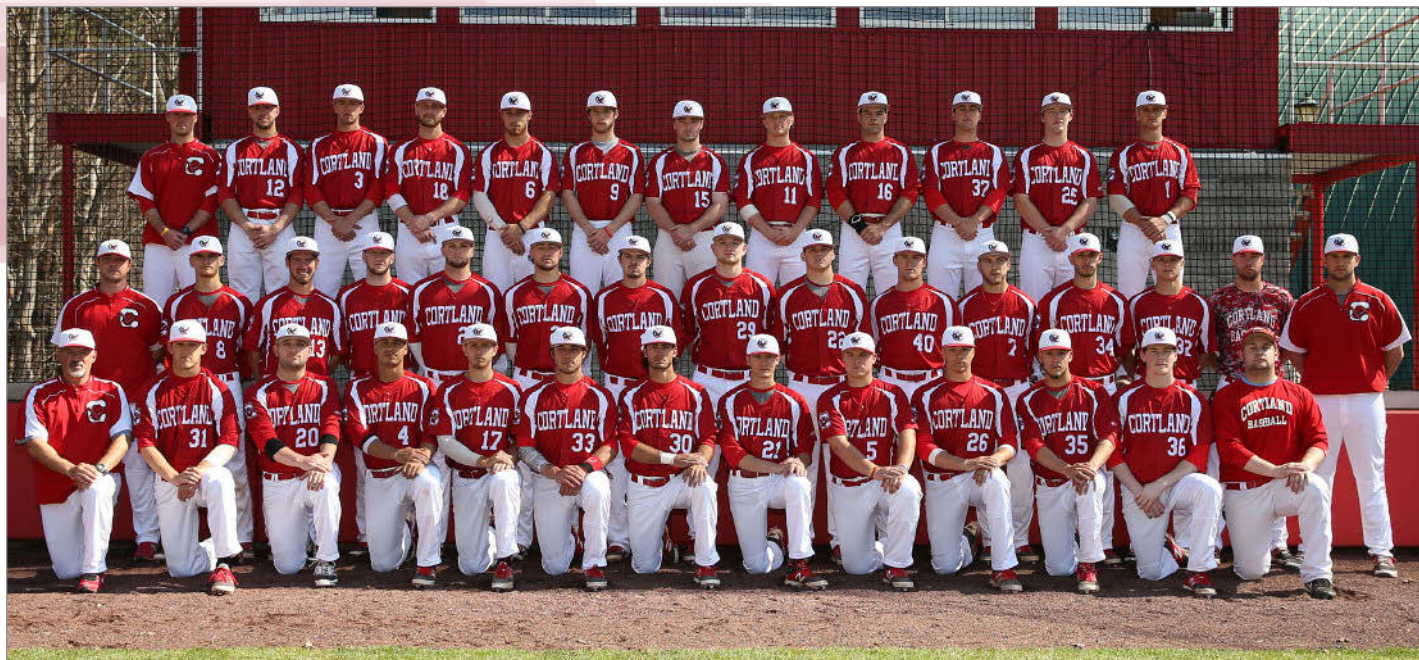

SUNY CORTLAND RED DRAGONS

2015 NCAA Division III Baseball Championship

#	Name	Pos.	B/T	Ht.	Wt.	Cl.	Hometown
1	Keith Andrews	SS	R/R	5-11	180	Jr.	Commack, N.Y.
2	Paul Dondero	IF	R/R	6-1	190	Fr.	Islip Terrace, N.Y.
3	Nick Di Benedetto	P	R/R	6-1	185	Jr.	Nanuet, N.Y.
4	Anthony Simon	IF	R/R	6-0	190	Sr.	Suffern, N.Y.
5	Patrick Schetter	IF	R/R	5-10	210	Fr.	Beacon, N.Y.
6	Mark DeMilio	IF	R/R	5-9	175	Sr.	Valhalla, N.Y.
7	Fabio Ricci	OF	R/R	6-3	200	Jr.	Hawthorne, N.Y.
8	Justin Teague	C	L/R	6-0	175	Fr.	Syracuse, N.Y.
9	Alex Weingarten	P	R/R	5-9	170	Jr.	East Rockaway, N.Y.
10	Andrew Moesch	C/1B	R/R	6-2	230	Fr.	Hopewell Junction, N.Y.
11	Connor Griffin	IF	R/R	5-9	180	Jr.	Cortland, N.Y.
12	Donny Castaldo	OF	R/R	6-0	185	Sr.	Mount Kisco, N.Y.
13	Matt Personius	C	L/R	6-1	175	Fr.	Binghamton, N.Y.
14	Jesse Winters	P	R/R	6-0	165	So.	Saratoga Springs, N.Y.
15	Nick Hart	OF	L/R	5-9	175	So.	Fredonia, N.Y.
16	Ralph Nuzzi	1B/OF	L/R	5-11	185	Fr.	Mount Kisco, N.Y.
17	Adam Smith	OF	R/R	6-1	185	Sr.	Vestal, N.Y.
18	Matthew Michalski	IF	L/R	5-10	180	So.	Buffalo, N.Y.
19	Ryan McAlary	P	R/R	5-10	175	Sr.	Shoreham, N.Y.
20	Seth Lamando	3B/P	R/R	6-0	195	Jr.	Hopewell Junction, N.Y.
21	Brandon McClain	P	L/L	6-0	165	Sr.	Coram, N.Y.
22	Austin Clock	1B	L/R	6-4	220	Jr.	Niskayuna, N.Y.
23	Turner Parry	P	R/R	6-4	190	Jr.	Camillus, N.Y.
24	Richie Harkenrider	P	R/R	6-0	185	Fr.	Hornell, N.Y.
25	Zach Ferris	P	L/L	5-10	180	Sr.	Stephentown, N.Y.
26	Connor Manderson	C	R/R	6-1	190	Fr.	New Hartford, N.Y.
27	Travis Laitar	P	R/R	6-4	210	Jr.	Fergus, Ontario
28	Evan Honce	P	R/R	6-3	200	So.	East Patchogue, N.Y.
29	Andrew Ziegenfus	1B/3B	R/R	6-4	230	Fr.	Binghamton, N.Y.
30	Conrad Ziemendorf	OF	L/L	6-0	180	Jr.	Penfield, N.Y.
31	Cody Petre	P	R/L	6-1	205	Sr.	Silver Springs, N.Y.
32	Jason Martin	P	R/R	6-2	190	Fr.	Turin, N.Y.
33	Vinny Bomasuto	OF/P	R/R	6-0	195	Sr.	Dunkirk, N.Y.
34	Brandon Serio	P	R/R	6-3	190	Jr.	Bedford Hills, N.Y.
35	Adam Brant	P	R/R	6-1	190	Jr.	Staatsburg, N.Y.
36	Pat Metzger	P	R/R	6-0	180	So.	Victor, N.Y.
37	Patrick Healy	P	L/L	5-9	175	So.	Massapequa, N.Y.
38	Tyler Brien	P	R/R	6-5	225	Jr.	Ilion, N.Y.
39	Dylan Powers	OF	R/R	6-3	200	Fr.	Moravia, N.Y.
40	Sean Getman	IF	R/R	6-3	200	So.	Oneonta, N.Y.
	Connor Buhler	C	R/R	6-1	230	Jr.	Wilton, Conn.

Head Coach: Joe Brown

Assistant Coaches: Mike Zaccardo, Travis Ratliff, Kyle Putnam

Volunteer Assistant Coaches: Mike Ondrako, Max Rosing, Shawn May, Frank Paino

[SCHEDULE/
RESULTS](#)

[STATISTICS](#)

[ATHLETICS
WEBSITE](#)

[SCHOOL
WEBSITE](#)