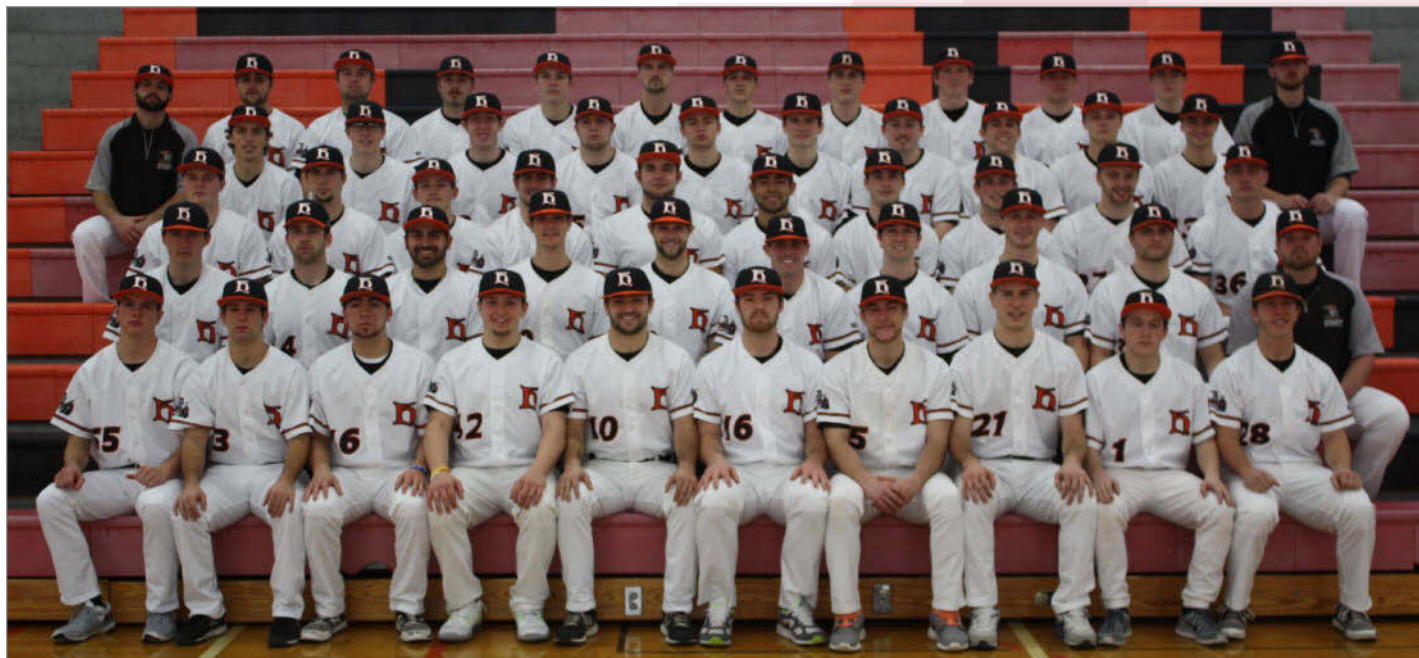

HEIDELBERG STUDENT PRINCES

2015 NCAA Division III Baseball Championship

#	Name	Pos.	B/T	Ht.	Wt.	Cl.	Hometown
1	Jordan Beacorn	OF	L/L	5-3	145	Fr.	Fredricksburg, Va.
2	Joey Ryzdewski	IF	L/R	5-10	170	Fr.	Chesterfield, Mich.
3	Cole Pawson	OF	L/R	5-7	155	Fr.	Marysville, Mich.
4	Evan Long	IF	L/R	5-10	170	So.	Okemos, Mich.
5	Darrin Shirk	OF	R/R	5-11	175	Fr.	Fredericksburg, Penn.
6	T.J. Harkness	OF	R/R	5-10	165	Jr.	Fremont, Ohio
7	Zach Cleaver	OF/P	R/R	6-0	170	Fr.	Bloomington, Ind.
8	Derek Hendrixson	P/IF	R/R	5-9	170	So.	Centerville, Ohio
10	Joe Walton	C	L/R	5-10	180	Fr.	Xenia, Ohio
11	Doug Miller	IF	L/R	6-2	200	Sr.	West Friendship, Md.
12	Trevor Oldham	OF	R/R	6-0	190	Sr.	Akron, Ohio
13	Kyle Karaffa	C	R/R	5-10	180	So.	Wadsworth, Ohio
14	Adam Hershberger	IF	R/R	5-11	185	So.	New Philadelphia, Ohio
15	Derek Hug	OF	L/R	6-3	230	Jr.	Bryan, Ohio
17	Travis Gray	P	R/R	6-1	195	Sr.	Markle, Ind.
18	Jimmy Kenosh	P	R/R	6-4	210	So.	Mayfield, Ohio
19	Alex Grove	C	S/R	5-9	185	Sr.	Canal Fulton, Ohio
20	Steven Morse	1B	L/R	6-2	180	Sr.	Scottsdale, Ariz.
21	Ryan Marasti	IF	L/R	6-0	185	Fr.	Harrison City, Penn.
22	Sam Ankrom	P	-/L	6-0	210	Fr.	Worthington, Ohio
23	Sean Farrell	1B	L/L	6-2	185	Fr.	Concord, Ohio
25	Kyle Fluharty	P	L/L	6-1	190	Jr.	Plymouth, Ohio
27	Nick Reiter	P	L/L	6-5	215	Jr.	Whitehouse, Ohio
28	Alex Manner	P/OF	L/R	5-10	180	So.	Bellevue, Ohio
30	Austin Fleming	OF	R/R	6-2	215	Sr.	Clinton Township, Mich.
31	Jacob Wenning	IF	R/R	6-2	185	Fr.	Yorkshire, Ohio
32	Steve Huber	P	R/R	6-3	185	Jr.	Pataskala, Ohio
33	Cory Jacobs	1B	R/R	6-0	215	So.	Brunswick, Ohio
34	Anthony Hajdu	P/IF	R/R	5-10	220	Fr.	Chagrin Falls, Ohio
35	Andrew Swan	1B	R/R	6-4	240	Fr.	Hartville, Ohio
37	Ben Sniezek	P	R/R	6-3	155	Jr.	Dearborn Heights, Mich.
38	Adam Manner	P	R/R	5-11	180	Sr.	Bellevue, Ohio
39	Jordan Watson	P	R/R	6-1	190	So.	North Baltimore, Ohio
40	Clayton Wielinski	3B	R/R	6-1	205	Jr.	Metamora, Ohio
42	Joe Sefik	1B/C	L/R	5-11	193	Fr.	Berea, Ohio
43	Conner Pacella	P	-/R	6-0	158	Fr.	Rochester Hills, Mich.
44	Eric Monroe	1B	R/R	6-2	205	Sr.	Chagrin Falls, Ohio
46	Charles Bova	C/1B	R/R	5-11	180	Fr.	Brunswick, Ohio
47	Jonathan Watkins	OF	R/R	6-1	180	So.	Auburn Hills, Mich.
49	Alex Simun	P	R/R	6-1	185	So.	Macedonia, Ohio
50	Christian Verde	OF/P	R/R	5-10	185	Sr.	Highland Heights, Ohio
51	Cameron Charbonneau	P	-/R	6-2	190	Fr.	Macomb, Mich.
52	Kyle Slovick	IF	L/R	5-10	180	Fr.	Middleburg Heights, Ohio
55	Philip Frazier	OF	R/R	5-10	165	Fr.	Columbia, Md.

Head Coach: Chad Fitzgerald
Assistant Coaches: Jimmy Roesinger, Keith Theis
Graduate Assistant: Nick Soldano
Student Assistant: Marshal Scott

[SCHEDULE/
RESULTS](#)

[STATISTICS](#)

[ATHLETICS
WEBSITE](#)

[SCHOOL
WEBSITE](#)