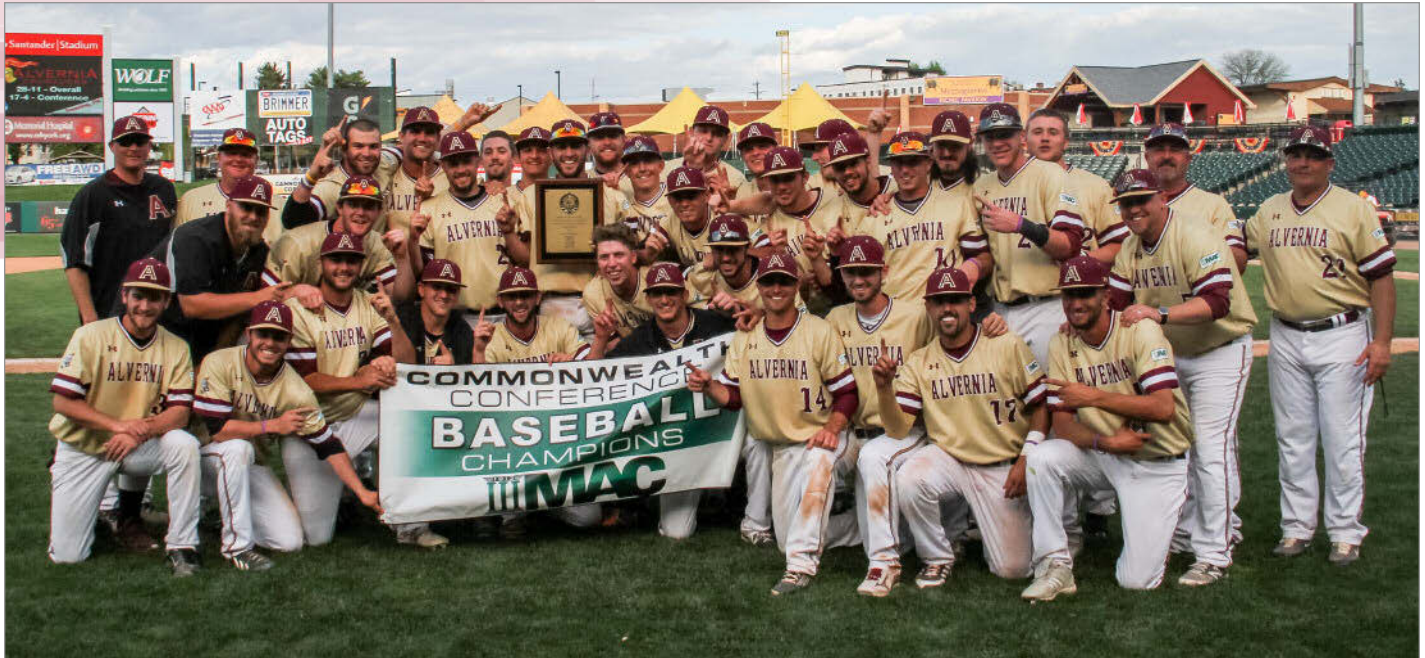

ALVERNIA CRUSADERS

2015 NCAA Division III Baseball Championship

#	Name	Pos.	B/T	Ht.	Wt.	Cl.	Hometown
1	Jon Strouse	OF/IF	R/R	5-10	180	Fr.	Manalapan, N.J.
2	Dustin Arnold	C	R/R	5-9	195	Sr.	Annaville, Pa.
3	Matt Alpaugh	IF	R/R	5-9	175	So.	Cream Ridge, N.J.
4	Jake Rosenberg	OF	R/R	5-11	185	Fr.	Ardmore, Pa.
6	Antonio Baglivo	P	R/R	5-7	148	So.	Lake Rankonkona, N.Y.
9	Jared Degler	P	L/L	6-0	175	Jr.	Hamburg, Pa.
10	Vinny Case	OF	R/R	5-10	170	Fr.	Southampton, Pa.
11	Ben Dubas	OF/3B	L/R	6-3	185	Fr.	Mechanicsburg, Pa.
12	Ethan Francis	C/IF	L/R	5-11	215	Fr.	Pittsgrove, N.J.
13	Dan George	IF	R/R	6-3	220	Jr.	Delran, N.J.
14	Brok Martin	IF	R/R	5-7	165	Sr.	Ephrata, Pa.
15	Matt Backlund	P	R/R	6-1	185	Jr.	Yardville, N.J.
16	Kevin Becker-Menditto	P	R/R	6-2	192	Sr.	Frederick, Md.
17	James Bertolotti	C	R/R	5-7	185	Jr.	Bethlehem, Pa.
19	Mike Cunningham	IF	L/R	5-10	160	Fr.	Berlin, N.J.
20	Ryan Sheekey	P/OF	R/L	5-11	175	So.	Scotch Plains, N.J.
22	James Colgan	P	R/R	6-0	180	Jr.	Linden, N.J.
23	Tim Carfrey	P	R/R	5-10	160	Fr.	Trooper, Pa.
24	Kevin Short	P	L/L	6-5	228	Fr.	Berlin, N.J.
26	Chris Burns	C	R/R	6-0	195	Jr.	Cherry Hill, N.J.
27	Cameron Coons	1B	R/R	6-3	210	So.	Gansevoort, N.Y.
28	Zach Nadolny	P/3B	R/R	6-4	230	Sr.	Sparks, Md.
29	Matt Osgoodby	P	R/R	6-2	220	Jr.	Manasquan, N.J.
30	Austin Kunz	C	R/R	6-2	235	Fr.	Nutley, N.J.
32	Dillon Dunne	UT	R/R	5-11	200	Fr.	Stroudsburg, Pa.
33	Richie Ricciardi	SS	S/R	6-0	200	Sr.	Manalapan, N.J.
35	Robert Buffis	P	R/R	6-1	190	Fr.	Lanesborough, Ma.
37	Nick Liaci	P/OF	R/L	5-10	175	Fr.	Nutley, N.J.
39	Ryan Aleszczyk	P	R/R	5-11	165	Fr.	Merchantville, N.J.
40	Ben Sawyer	IF/OF	L/R	6-4	225	Sr.	Matawan, N.J.
43	Louis Marotta	P	L/L	6-2	167	Jr.	Manalapan, N.J.
46	Robert Bertolotti	P	R/R	5-9	187	Jr.	Bethlehem, Pa.
47	Joe Iacobellis	OF	R/L	5-10	175	So.	Morganville, N.J.
48	Craig Mellinger	P	R/R	6-2	180	Jr.	West Grove, Pa.

Head Coach: Yogi Lutz

Assistant Coaches: Zach Haas, Wade Miller, John O'Mara, Todd Louviaux

[SCHEDULE/
RESULTS](#)

[STATISTICS](#)

[ATHLETICS
WEBSITE](#)

[SCHOOL
WEBSITE](#)