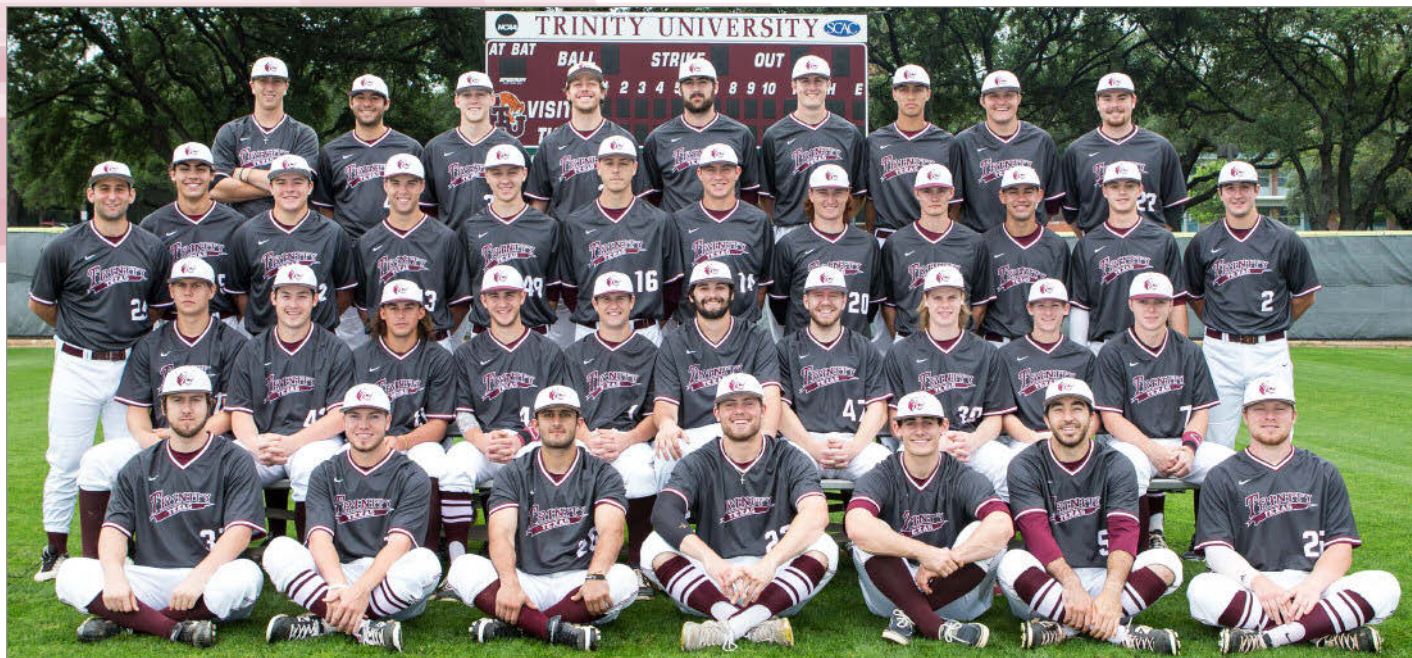

TRINITY (TEXAS) TIGERS

2015 NCAA Division III Baseball Championship

#	Name	Pos.	B/T	Ht.	Wt.	Cl.	Hometown
1	Connor Moore	IF	S/R	5-10	165	Jr.	Phoenix, Ariz.
2	Nicholas Jewett	IF	R/R	6-2	205	Jr.	Phoenix, Ariz.
3	Zachary Oretsky	IF	R/R	5-9	140	Fr.	Houston, Texas
4	Carter McEachern	IF	L/R	6-1	175	Jr.	Thunder Bay, Ontario
5	Jeremy Wolf	OF	L/R	6-3	195	Jr.	Scottsdale, Ariz.
6	Scott Walters	OF	R/R	6-1	215	So.	Tomball, Texas
7	Andrew Waters	OF	R/R	6-0	160	Jr.	Houston, Texas
8	Gianfranco Filippini	IF	R/R	6-0	190	Jr.	Three Forks, Mont.
9	Joey Pecoraro	1B/OF	R/R	6-4	195	Fr.	San Jose, Calif.
11	Austin Singer	OF	L/L	6-2	185	Jr.	Scottsdale, Ariz.
13	Al Higgins	P	R/R	6-2	200	So.	Coppell, Texas
14	T.J. Garhart	P/IF	R/R	6-3	190	Jr.	Fort Collins, Colo.
15	Michael Walker	1B/P	L/L	6-0	175	Jr.	Humble, Texas
16	Ryan Gray	P	R/L	6-4	190	Jr.	Tucson, Ariz.
17	Drew Butler	C	R/R	6-2	212	Jr.	Phoenix, Ariz.
19	Andres Leyva	IF	R/R	5-4	155	Sr.	Inglewood, Calif.
20	Brody Fehmel	OF	L/R	6-0	170	Jr.	Agoura Hills, Calif.
21	Liam Rihela	IF	L/R	5-10	170	Fr.	Surrey, British Columbia
22	Trent Rape	IF/P	R/R	6-1	217	Sr.	Waller, Texas
23	Pierce Pontikes	P	R/R	6-3	215	So.	Houston, Texas
24	Colin Serkowski	P/IF	R/R	6-0	170	Jr.	Richland, Wash.
25	George Haaland	C	R/R	6-2	215	Jr.	Edmond, Okla.
26	Jose Santos	IF/OF	R/R	5-10	190	Jr.	Mexico City, Mexico
27	Teddy Turner	IF	R/R	6-2	190	Jr.	Houston, Texas
28	Taylor Hoesen	P	R/R	6-5	220	Jr.	Bandera, Texas
29	Beau Attyah	C	R/R	5-11	200	Sr.	Newport Beach, Calif.
30	Blake Frampton	P	L/L	6-2	180	Fr.	Abilene, Texas
31	Zack Speer	P	R/R	6-4	225	Sr.	Bellaire, Texas
32	Michael Davis	C	R/R	6-1	220	Fr.	Plano, Texas
33	Nick Griffith	OF	R/R	6-4	205	Sr.	Ventura, Calif.
34	David Coffman	P	R/L	6-2	180	Fr.	Katy, Texas
35	Robbie Kellerman	C	R/R	6-2	185	So.	Cary, N.C.
36	Sam Neely	OF	R/R	6-5	205	Fr.	Atascadero, Calif.
37	Brett Rasic	P	R/R	6-1	185	Fr.	Pasadena, Calif.
38	Troy Nelson	P	R/R	6-2	190	So.	Scottsdale, Ariz.
39	Chris Tate	P	L/L	5-10	190	So.	Chandler, Ariz.
40	Matthew Tindall	P	R/R	6-3	215	Sr.	Houston, Texas
42	Parker Cormack	C	R/R	5-11	170	Fr.	Golden, Colo.
43	Michael Maul	P	L/L	6-2	205	Fr.	Houston, Texas
47	Eric Engle	C	R/R	5-10	185	Jr.	Lakewood, Colo.
48	Brendan Meyer	P	L/R	6-4	230	So.	Las Vegas, Nev.
49	Dylan McGee	P	R/R	6-3	180	So.	Katy, Texas

Head Coach: Tim Scannell

Assistant Coaches: Kevin Clements, Zach Fregosi, David Smith, J.C. Bunch

[SCHEDULE/
RESULTS](#)

[STATISTICS](#)

[ATHLETICS
WEBSITE](#)

[SCHOOL
WEBSITE](#)