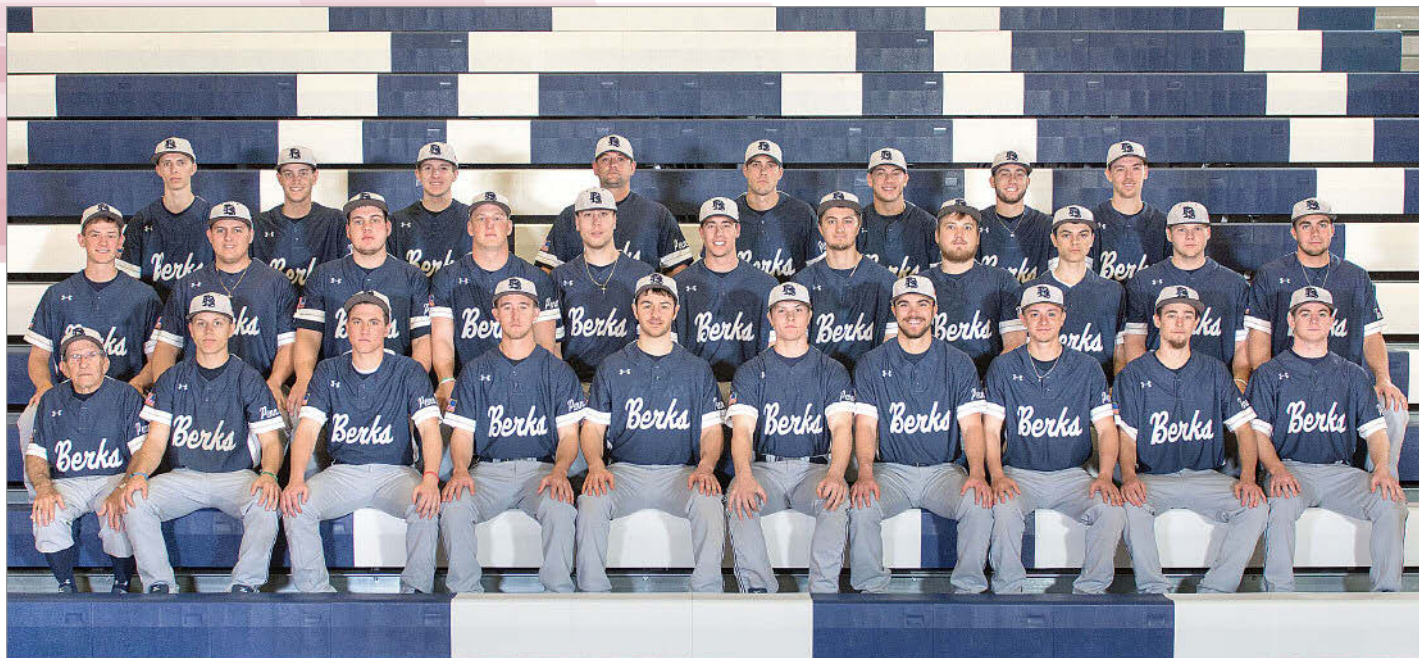

PENN STATE-BERKS NITTANY LIONS

2015 NCAA Division III Baseball Championship

#	Name	Pos.	B/T	Ht.	Wt.	Cl.	Hometown
1	Will Budock	OF	R/R	5-5	150	Fr.	Denver, Pa.
2	Tom Grablewski	IF	R/R	5-11	185	Jr.	Royersford, Pa.
4	Nick Zipay	C/OF	R/R	5-11	145	Jr.	Pottstown, Pa.
5	Keith Salmon	P/1B	R/R	6-2	235	So.	Hammonton, N.J.
6	Keanu Erb	IF	R/R	5-9	145	Jr.	Douglasville, Pa.
9	Luke Erb	OF/P	R/L	5-10	170	So.	Mertztown, Pa.
10	Cory Fox	C/OF	R/R	5-8	165	So.	Boyertown, Pa.
11	Connor Corson	OF	R/R	6-4	215	Sr.	Mohnton, Pa.
12	Kyle Hartman	1B/P	L/L	6-2	270	Sr.	Mohnton, Pa.
13	Troy Salerno	SS/2B	R/R	5-10	175	So.	Pottstown, Pa.
14	Pearce Harhigh	IF	R/R	5-8	165	Fr.	Harrisburg, Pa.
15	Max Edgin	C/3B	R/R	5-8	170	Fr.	Downingtown, Pa.
16	Tyler Comport	OF	R/R	6-3	185	Fr.	Boyertown, Pa.
17	Dom Continenza	P	R/R	5-9	170	So.	Allentown, Pa.
19	Alex Doyle	P/OF	L/R	6-5	235	Jr.	Downingtown, Pa.
20	Dylen Ziegler	P	L/L	6-0	170	Fr.	Myerstown, Pa.
22	Dylan Gallagher	3B/P	R/R	6-0	205	So.	Pottstown, Pa.
25	Damian Mace	C/OF	R/R	5-11	185	Fr.	Oley, Pa.
26	Curtis Hershey	3B/1B	R/R	6-2	285	Fr.	Bethel, Pa.
27	Colin Myers	IF	R/R	5-8	155	Fr.	Denver, Pa.
30	John Bonino	P	R/L	5-9	170	Sr.	Wyomissing, Pa.
31	Steve Koenig	P	R/R	5-11	145	Sr.	Oley, Pa.
32	Sean Pavlik	P	R/R	6-0	155	Fr.	Boyertown, Pa.
34	Andrew Hertzog	P/OF	R/R	6-0	225	Fr.	Exeter, Pa.
35	Mitch Renninger	P	R/R	5-8	175	So.	Boyertown, Pa.
36	Zach Reis	3B/P	R/R	6-0	205	So.	Womelsdorf, Pa.

Head Coach: Justin Konnick

Assistant Coaches: Lee Mecherly, Cody Kulp

[SCHEDULE/
RESULTS](#)

[STATISTICS](#)

[ATHLETICS
WEBSITE](#)

[SCHOOL
WEBSITE](#)